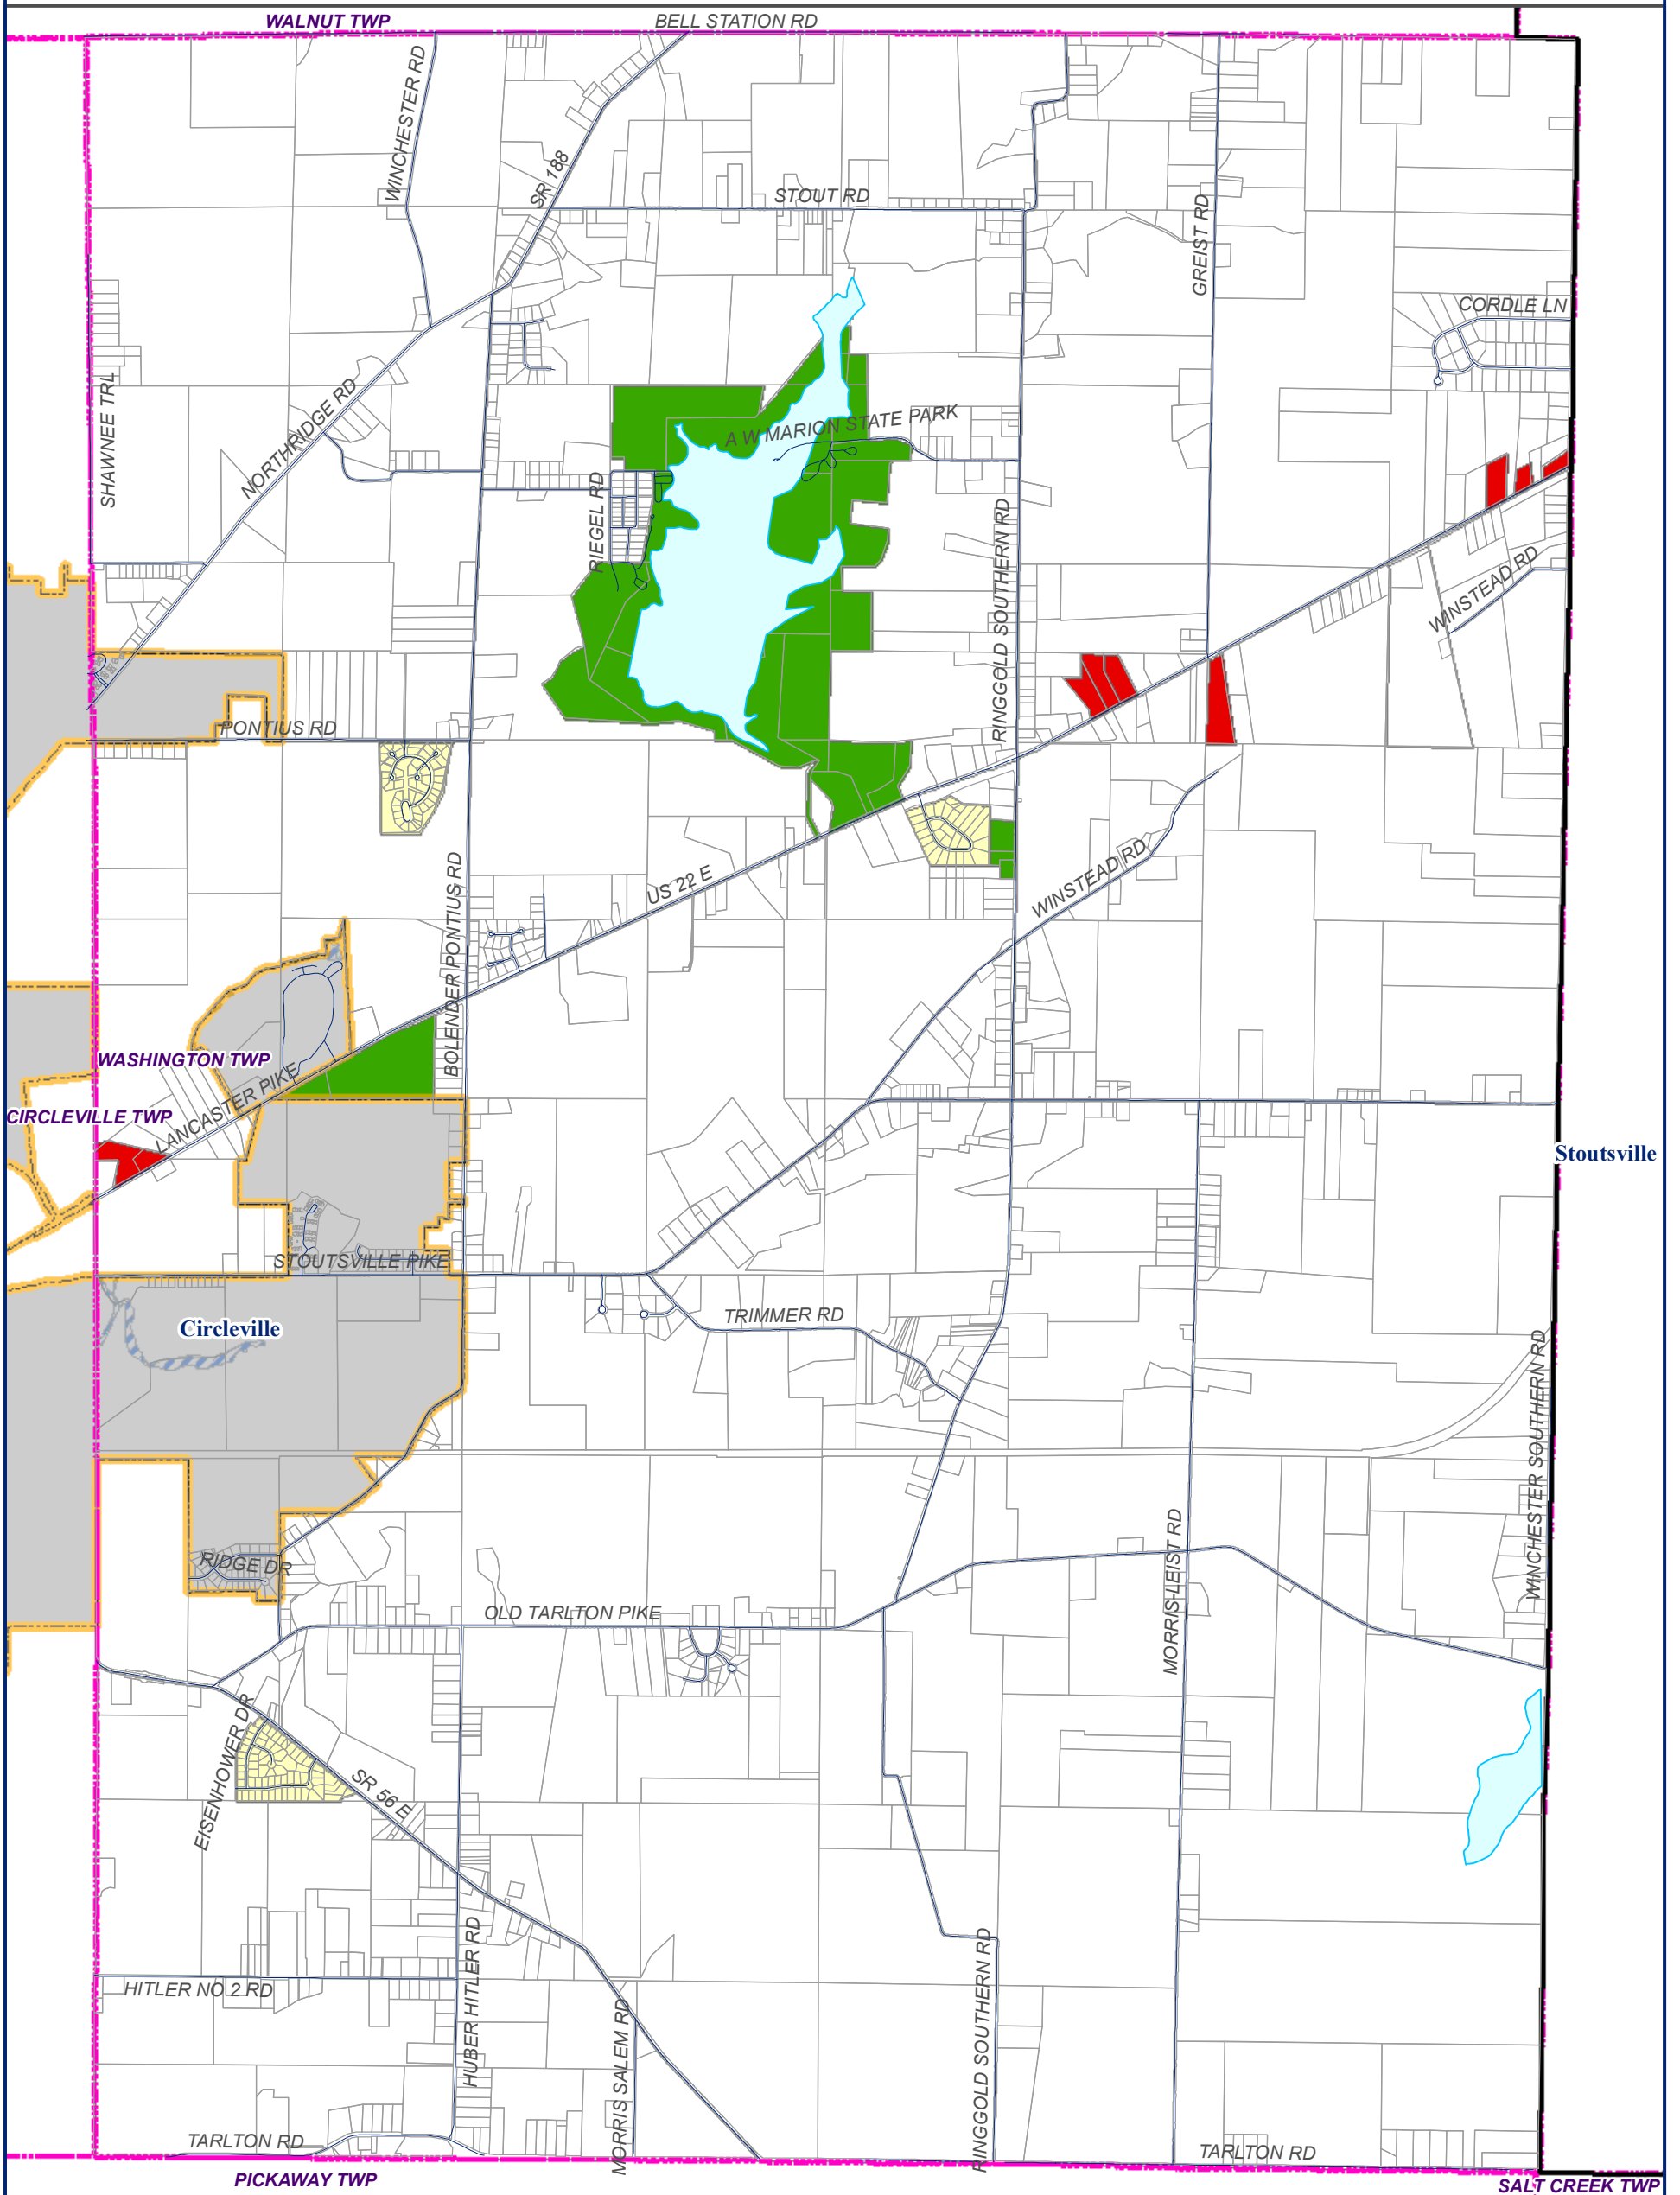

# Washington Township Zoning Map

PICKAWAY COUNTY, OHIO

## ZONING DISTRICTS

(RR) RURAL RESIDENTIAL	(SR-1) SUBURBAN RESIDENTIAL
(RB) RURAL BUSINESS	(SR-2) SUBURBAN RESIDENTIAL (HIGHER DENSITY)
(PRB) PLANNED RURAL BUSINESS	(PUD) PLANNED UNIT DEVELOPMENT
CAMPUS VILLAGE	(SU) SPECIAL USE
CITY OF CIRCLEVILLE	(FP) FLOOD HAZARD OVERLAY

## OFFICIAL ZONING MAP

Adopted by the Board of Township Trustees of WASHINGTON TOWNSHIP, Pickaway County, Ohio as part of the Resolution \_\_\_\_\_, passed this \_\_\_\_\_ day of \_\_\_\_\_, 2013

\_\_\_\_\_  
 \_\_\_\_\_  
 \_\_\_\_\_  
 \_\_\_\_\_  
 Fiscal Officer